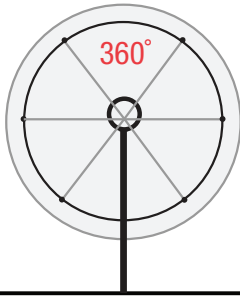

BEAM SPREAD