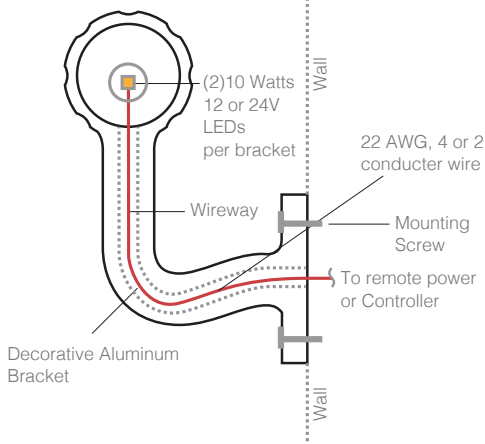

EpicRail™ is an LED-based illuminated handrail. This energy efficient, color changing and programmable sustainable solution addresses the architectural need for a handrail that produces safety required illumination levels for both interior and exterior stairs, ramps and walkways.

EpicRail™ may be post mounted or wall mounted. Final post and wall bracket spacing must be determined by a licensed architect or structural engineer. Available in a variety of light outputs: warm white, cool white or RGB. ClearForm fixture component of the Epicrail is a stand alone unit and is available in incremental lengths that range from 1' to 3'. All handrail component parts are engineered for quick installation. Field welding or cutting is typically not required. All parts are prefabricated to field dimensions and are assembled on site. Contact Epic Sky for recommended handrail installers.

12 or 24 volt 10 Watts LEDs at Constant Current are standard. For detailed information regarding daisy chain limitations, remote distance limitations, power supply options, and dimming options consult an Epic Sky Technology representative.

BEAM SPREAD

WALL MOUNTED

KEY FEATURES

- 12-24V
- 2 Watts per Bracket
- -10° - 50°
- Black Anodized Aluminum coating standard (custom coating finishes available)
- Color changing light optional

ORDERING

MODEL	FINISH	LED	CLEARFORM TUBE	POWER SUPPLY	ACCESSORIES
EPRL					
Epic Rail	SA - Standard Aluminum AA - Anodized Aluminum	WW27 - Warm White 27K WW3 - Warm White 3K CW3 - Cool White 5K RGB - Color changing RGB* *Requires controller	C - Clear F - Frosted	12V - 12 Volt 24V - 24 Volt	RS232 - Advanced RS232 Controller RF - Wireless Control TG - Toggle Switch